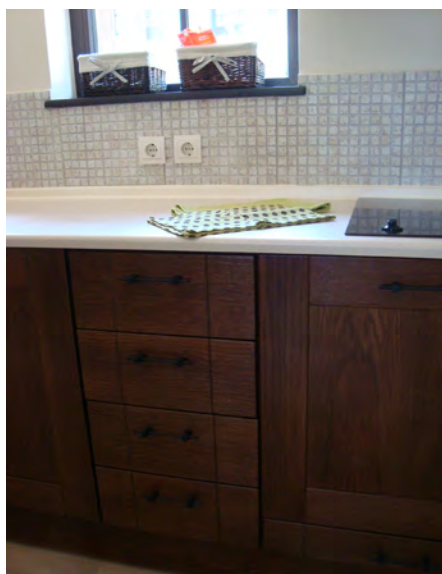

Chose your furniture colours

Available colours for Gesha style kitchen bace and wall units

Colour 01

Colour 02

Available colours for Gesha style furniture (Living,Dining room,Bedrooms ect)

Colour 01

Colour 02

For details on kitchen furniture and appliances go to 'Fitted kitchens' on the menu bar.

Living/Dining area

Furniture

- Coffee table
- TV entertainment unit
- Chest of drawers
- Corner sofa bed with storage

**Gesha style furniture pack is a mid range quality furniture and mid range quantity.
Making your home in Bulgaria more comfortable and adding personal style.**

Bathroom Furniture and Accessories

Chrome mirror with shelf	1
Toilet roll holder	1
Shower tidy	1
Toothbrush holder & soap dish	1
Bathroom bin	1
Toilet brush	1
Hooks	1 set
Hand towels	4
Medium towels	4
Bath/Large towels	4
Bath mat	4