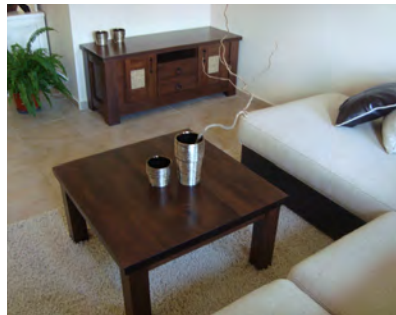

For details on kitchen furniture and appliances go to 'Fitted kitchens' on the menu bar.

Chose your furniture colours

Available colours for Gesha style kitchen bace and wall units

Colour 01

Colour 02

Available colours for Gesha Deluxe style kitchen bace and wall units and rest of the furniture (Living,Dining room,Bedrooms ect)

Living/Dining area

Furniture

Dining table and
8 chairs leather seats
Coffee table
Sideboard with mirror
TV entertainment unit
Corner sofa bed with storage

Accessories

Rug
Vase
Comfort throw
Large picture canvas
Medium picture canvas
Standard lamp
Curtains