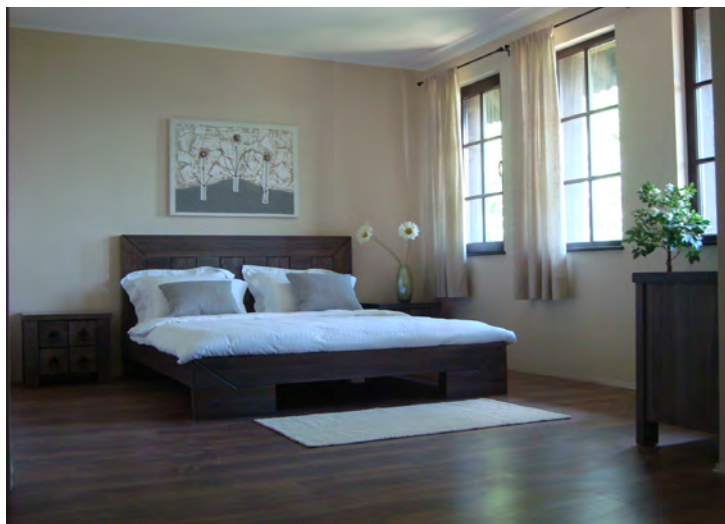

Gesha Deluxe style furniture pack is a mid range quality furniture and mid range quantity. Making your home in Bulgaria more comfortable and adding personal style.

Bedroom

Furniture and Accessories

Double bed plus mattress	1
Bedside tables	2
3 Drawer dresser cabinet	1
Mirror	1
Bedside lamps	2
Bedside rugs	2
Large picture canvas	1
Coat hangers	10
Laundry basket	1
Double duvet - Summer	1
Double duvet - Winter	1
Double sheets	2
Double duvet covers	2
Pillows	4
Pillow cases	8
Mattress protector double	1
Curtains	