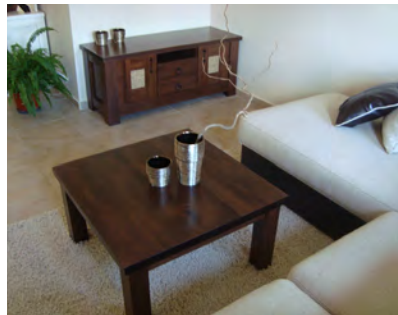

For details on kitchen furniture and appliances go to 'Fitted kitchens' on the menu bar.

Chose your furniture colours

Available colours for Gesha style kitchen bace and wall units

Colour 01

Colour 02

Available colours for Gesha Deluxe style kitchen bace and wall units and rest of the furniture (Living,Dining room,Bedrooms ect)

Living/Dining area

Furniture

Dining table and
6 chairs leather seats
Coffee table
Sideboard with mirror
TV entertainment unit
Corner sofa bed with storage

Accessories

Rug
Vase
Comfort throw
Large picture canvas
Medium picture canvas
Standard lamp
Curtains