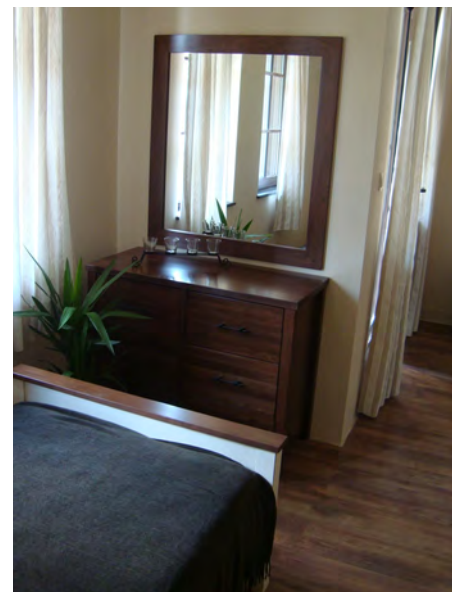

Gesha Deluxe style furniture pack is a top end of the quality range, quantity of furniture will create a fully furnished styling and feel to your Bulgarian home.

Bedrooms

Bedroom 1 Furniture and Accessories

Bathrooms

Main Bathroom Furniture and Accessories

Mirror with lights & shelf	1
Toilet roll holder	1
Shower tidy	1
Toothbrush holder & soap dish	2
Bathroom bin	1
Toilet brush	1
Hooks	1 set
Medium towels	8
Bath/Large towels	8
Bath mat	8