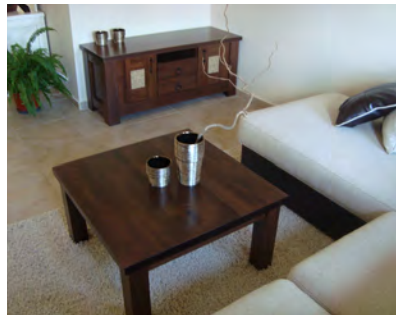

For details on kitchen furniture and appliances go to 'Fitted kitchens' on the menu bar.

Chose your furniture colours

Available colours for Gesha style kitchen base and wall units

Colour 01

Colour 02

Available colours for Gesha Deluxe style kitchen base and wall units and rest of the furniture (Living,Dining room,Bedrooms ect)

Living/Dining area

Furniture

Dining table and
6 chairs leather seats
Coffee table
Sideboard with mirror
TV entertainment unit
Corner sofa bed with storage

Accessories

Rug
Vase
Comfort throw
Large picture canvas
Medium picture canvas
Standard lamp
Curtains