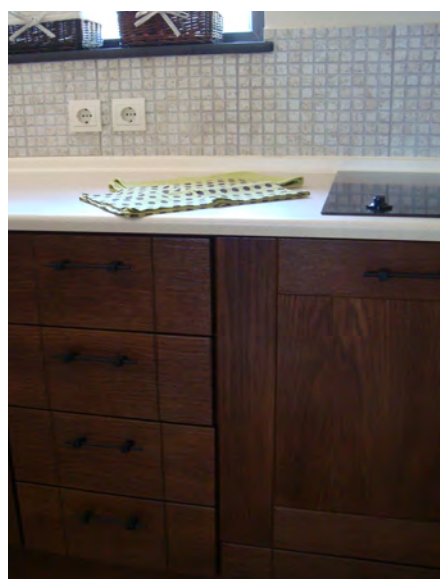

Furniture upgrades

Basic Style furniture pack

6.900 EUR

Gesha Style furniture pack

9.900 EUR

Gesha Deluxe furniture pack

11.900 EUR

**Gesha Deluxe style kitchen
additional upgrade cost of € 1.900**

Bespoke Style furniture pack

On request

Kitchen

Accessories

Toaster	1
Kettle	1
Knife set	1
Chopping board	1
Tea towels	3
Drainer	1
Pans, frying pan	3
Woven hot plate mat	1
Washing up bowl	1
Bucket and mop	1
Broom	1
Dustpan and brush	1
Tupperware	3
Utensil set	1
Tin opener	1
Bottle opener	1
Colander	1
Cheese grater	1
Cutlery tray	1
Tea, coffee, sugar caddie	1
Large dinner plates	8
Side dinner plates	8
Soup bowls	8
Mugs	6
Hiballs	6
Wine glasses	6
24 piece cutlery set	1
Table mats	6
Coasters	6
Water/juice jug	1
Fruit bowl	1
Salad bowl	1
Condiments set	1
Chrome kitchen bin	1
Fire blanket	1
Fire extinguisher	1
Battery smoke alarm	1

For details on kitchen furniture and appliances go to 'Fitted kitchens' on the menu bar.

Living/Dining area

Furniture

Dining table and 6 chairs
Coffee table
Wine Rack
TV entertainment unit
Corner sofa bed